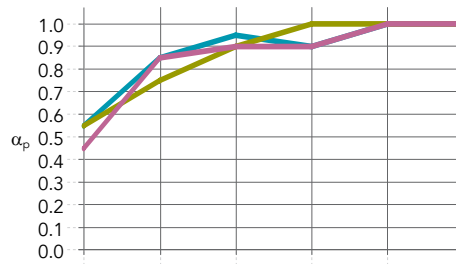

Edge /
Thickness (mm) /
Suspension (incl. tile - mm)

	125 Hz	250 Hz	500 Hz	1000 Hz	2000 Hz	4000 Hz	α_w	Absorption class	NRC
Blanka X: 22 / 200	0.55	0.85	0.95	0.90	1.00	1.00	0.95	A	0.95
Blanka X: 22 / 1000	0.55	0.75	0.90	1.00	1.00	1.00	0.95	A	0.95
Color-all X: 22 / 200	0.45	0.85	0.90	0.90	1.00	1.00	0.95	A	0.95

Reaction to fire
A1
(tiles and grid components)

Recyclability
Fully recyclable stone wool

Cleaning
- Vacuum

Indoor environment
Rockfon ceiling products are classified in Class E1 in accordance with EN 13964 (EN 717-1).

Hygiene
Stone wool provides no sustenance to microorganisms

Material Health
All materials used in Rockfon products are screened against the technical checklist A20 and the list of substances restricted under REACH and do not contain substances of very high concern (SVHC). Rockfon stone wool fibres comply with safe fibre EU regulation and hold a EUCEB certification.

Load Bearing Capacity
17 kg/m