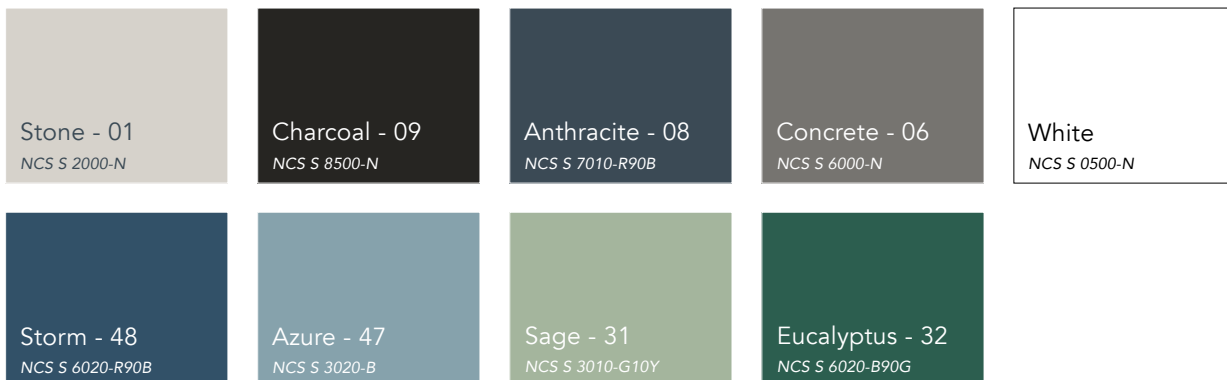

- Black anodized frame in an organic shape.
- Felt in three different colors: light grey, dark grey, white.
- Pre-selected concealed tiles: white with Rockfon Blanka® or colours with Rockfon Color-all®.

Load Bearing Capacity
 17 kg/m

Colours

NCS codes are closest colour match. The actual colour of the islands may deviate slightly from printed colours due to the texture of the surface and the underlying colour of stone wool.

Felt Cover

White

Light grey

Dark grey

litig g to ment system standard.

12.2023 | All colour codes mentioned are based on the NCS - Natural Colour System® property of and used on license from NCS Colour AB, Stockholm 2012 or the RAL colour standard. Subject to alterations in range and product technology without prior notice. Rockfon accepts no responsibility for printing errors.